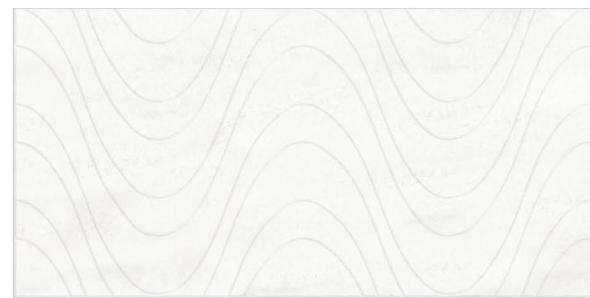

GLOSSY
SERIES

i CATCH II SERIES

**300X600MM
DIGITAL WALL TILES**

SOCHI WHITE BASE

RANDOM

SOCHI WHITE DECOR A

RANDOM

SOCHI WHITE F