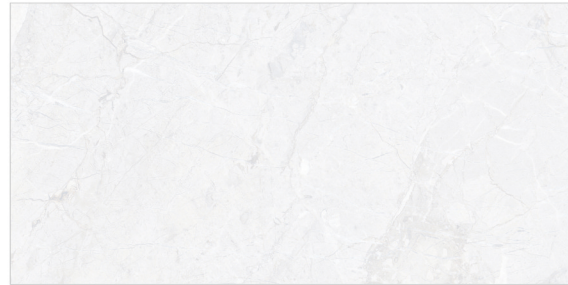

DECOR-A

LIGHT