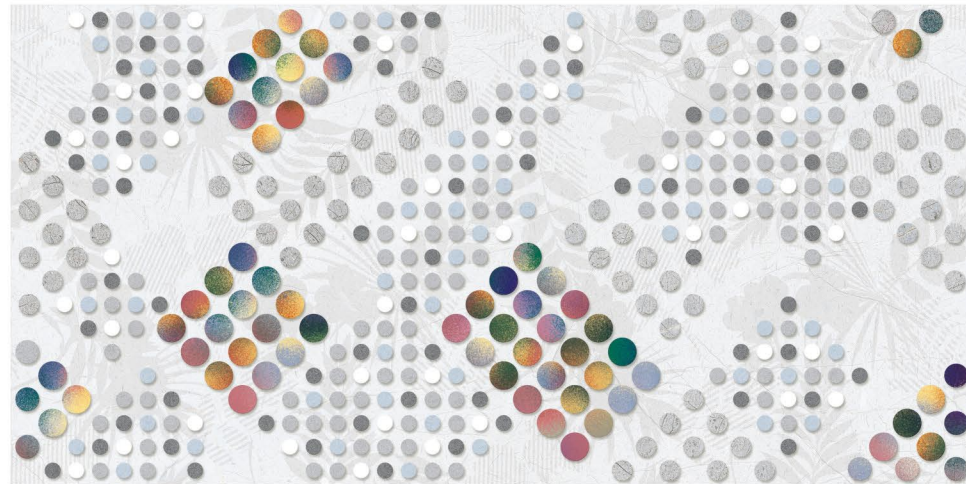

**GLOSSY** SERIES

LIGHT

DECOR-A

CA-KASSEL

DARK

DECOR-B

**DIGITAL**  
WALL TILES

SIZE  
300x600mm