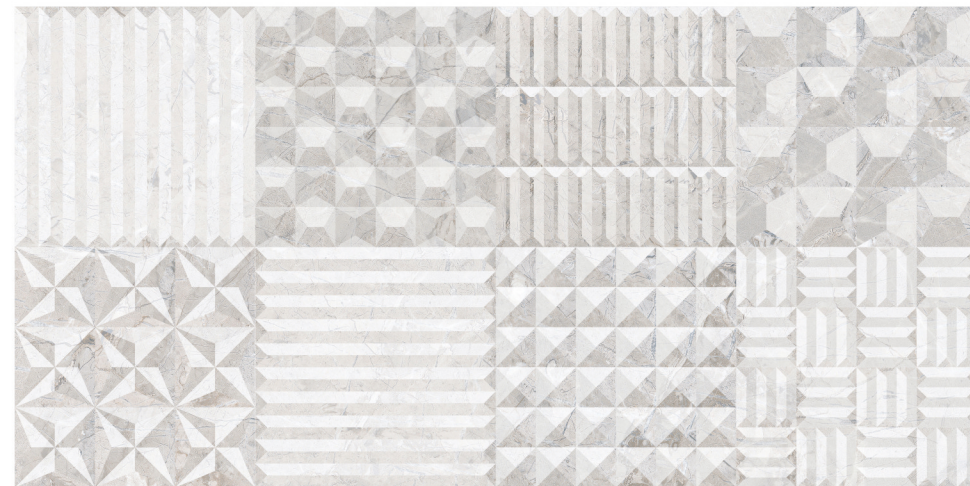

SIZE  
300x600mm

**GLOSSY** SERIES

LIGHT

DECOR-A

DARK

DECOR-B

CA-TITANIO

**DIGITAL**  
WALL TILES