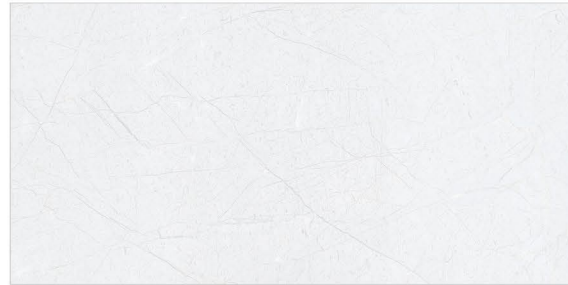

DECOR-A

LIGHT