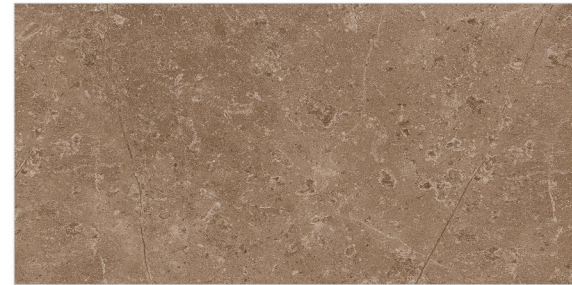

LIGHT

DECOR-A

DARK

DECOR-B

CA-ESSEN

DIGITAL
WALL TILES

SIZE
300x600mm

GLOSSY SERIES