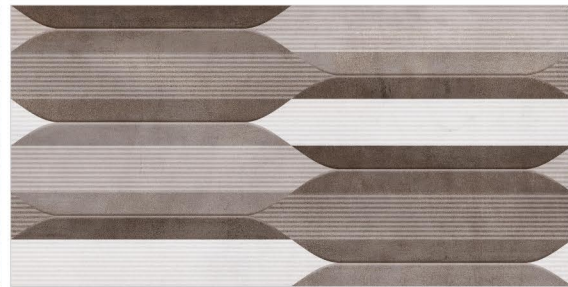

LIGHT

DECOR-A

DARK

DECOR-B

CA-IBERIA

DIGITAL
WALL TILES

SIZE
300x600mm

GLOSSY SERIES