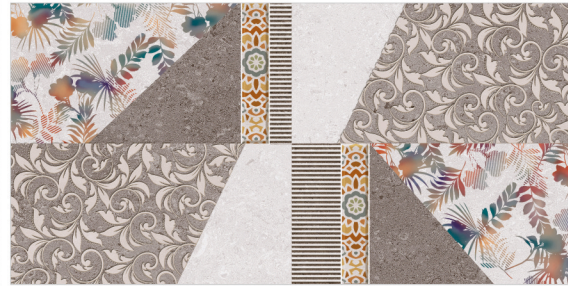

SIZE  
300x600mm

**GLOSSY** SERIES

LIGHT

DECOR-A

DARK

DECOR-B

CA-3556

**DIGITAL**  
WALL TILES