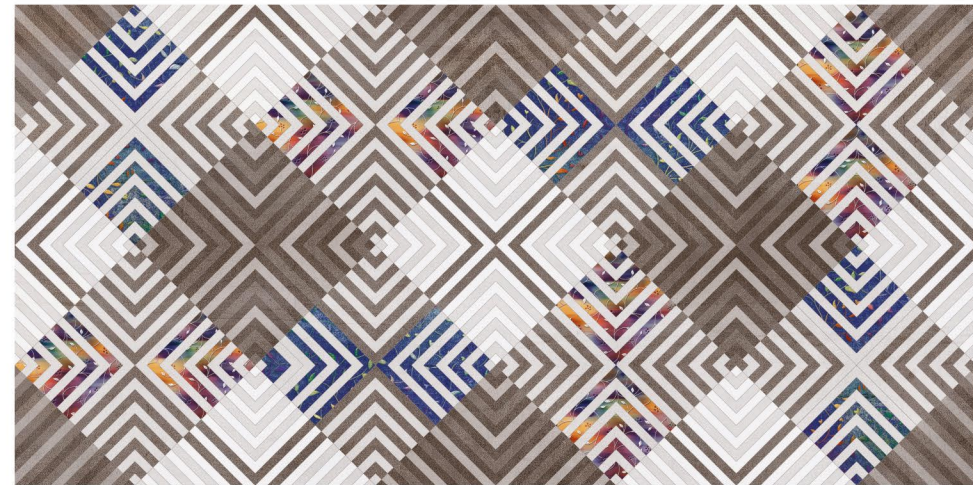

**GLOSSY** SERIES

LIGHT

DECOR-A

DARK

DECOR-B

CA-IBERIA

**DIGITAL**  
WALL TILES

SIZE  
300x600mm