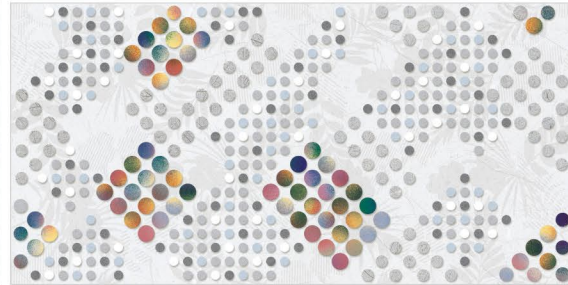

DECOR-A

CA-KASSEL

DIGITAL
WALL TILES

SIZE
300x600mm

GLOSSY SERIES