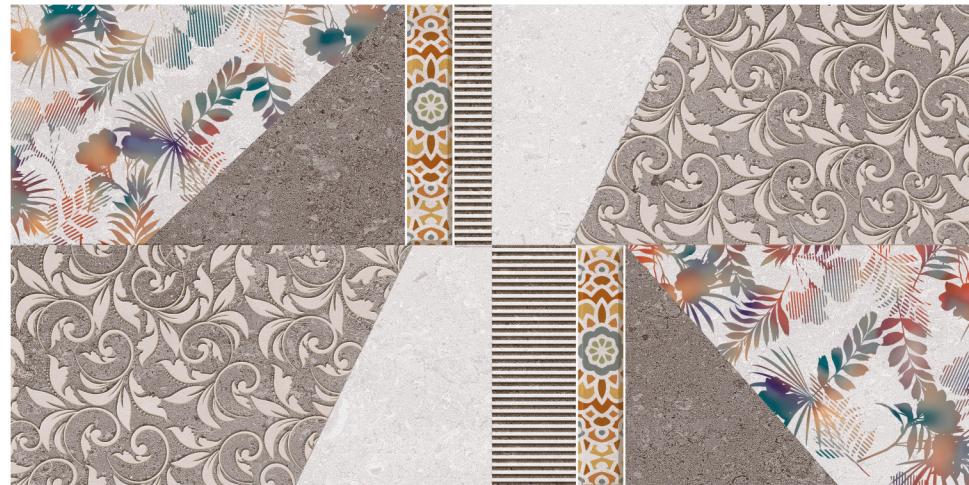

SIZE  
300x600mm

**GLOSSY** SERIES

LIGHT

DECOR-A

DARK

DECOR-B

CA-3556

**DIGITAL**  
WALL TILES