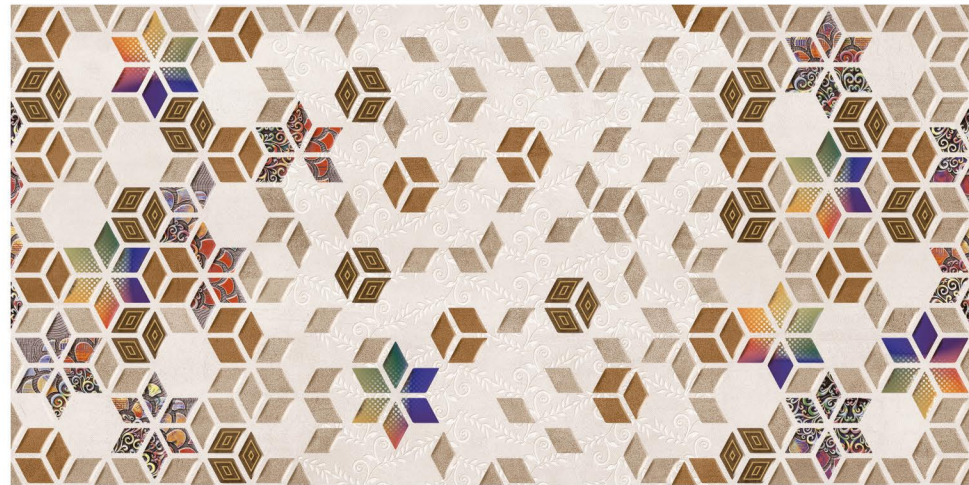

**GLOSSY** SERIES

LIGHT

DECOR-A

CA-FORTUNA

DARK

DECOR-B

**DIGITAL**  
WALL TILES

SIZE  
300x600mm