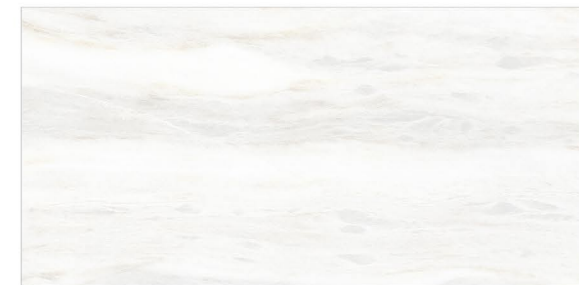

SIZE  
300x600mm

**GLOSSY** SERIES

BASE

DECOR-A

CA-TERMA

BASE

DECOR-B

**DIGITAL**  
WALL TILES