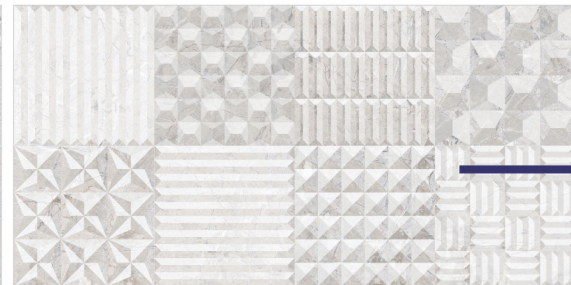

SIZE  
300x600mm

**GLOSSY** SERIES

LIGHT

DECOR-A

DARK

DECOR-B

CA-TITANIO

**DIGITAL**  
WALL TILES