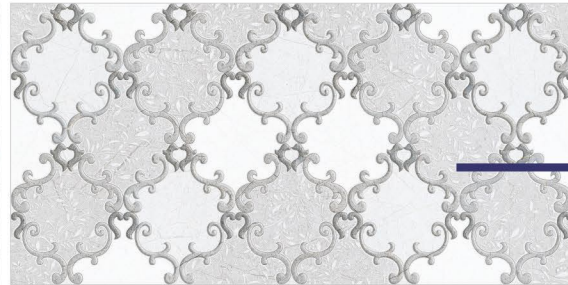

DECOR-A

CA-KASSEL

DIGITAL
WALL TILES

SIZE
300x600mm

GLOSSY SERIES