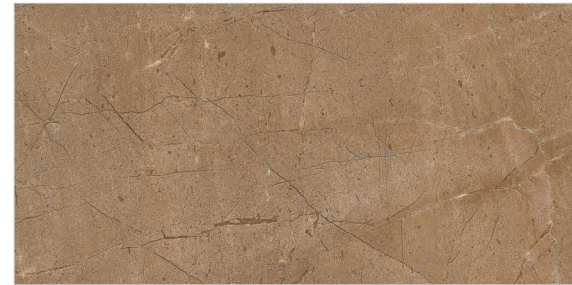

DECOR-A

CA-CELDAS

DIGITAL
WALL TILES

SIZE
300x600mm

GLOSSY SERIES