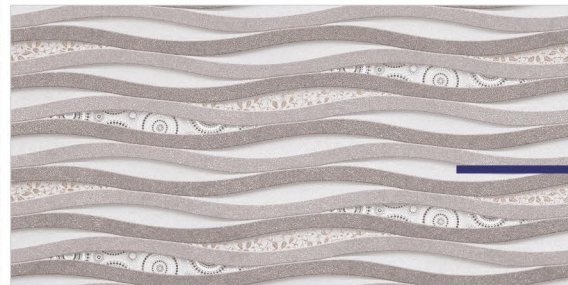

CA-SHIELD

DIGITAL
WALL TILES

SIZE
300x600mm

MATT SERIES

LIGHT

DECOR-A

DECOR-B

CA-TECNICA