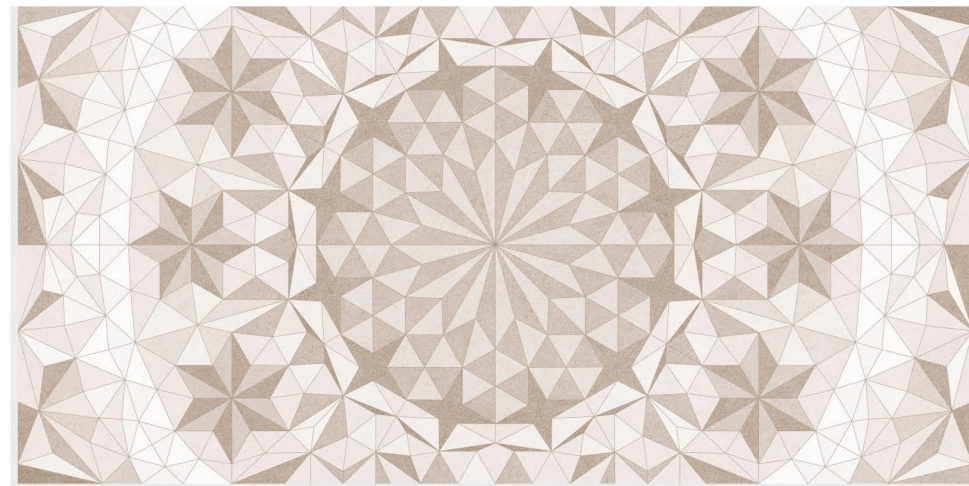

CA-MACER

DARK

DECOR-B