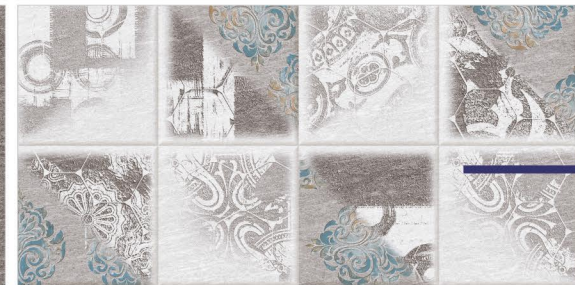

LIGHT

DECOR-A

CA-KROMATIKA

DARK

DECOR-B

DIGITAL
WALL TILES

SIZE
300x600mm

MATT SERIES