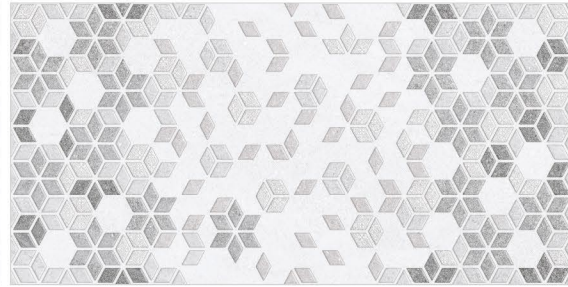

DECOR-B

DIGITAL
WALL TILES

SIZE
300x600mm

MATT SERIES

LIGHT

DECOR-A

CA-CESAR GREY

DARK