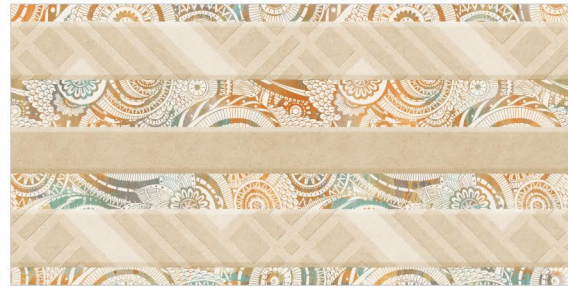

DARK

DIGITAL
WALL TILES

SIZE
300x600mm

MATT SERIES

LIGHT

DECOR-A

CA-VALLEY

DARK