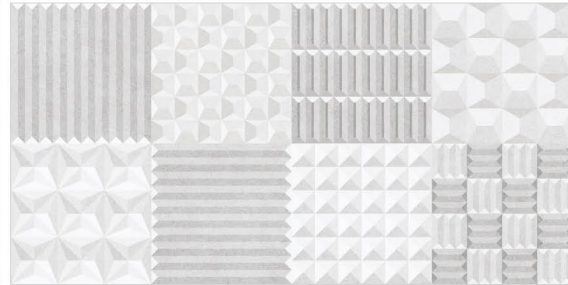

DECOR-B

DIGITAL
WALL TILES

SIZE
300x600mm

MATT SERIES

LIGHT

DECOR-A

DECOR-B

CA-GRAINTEC