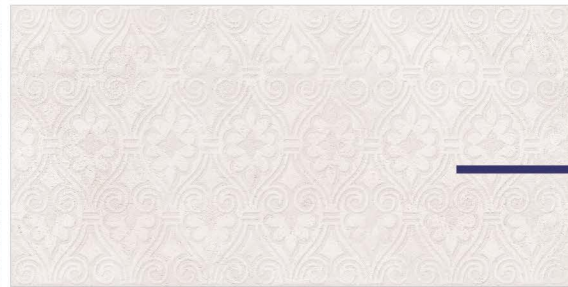

CA-ROUTER

DIGITAL
WALL TILES

SIZE
300x600mm

MATT SERIES

LIGHT

DECOR-A

DARK

DECOR-B