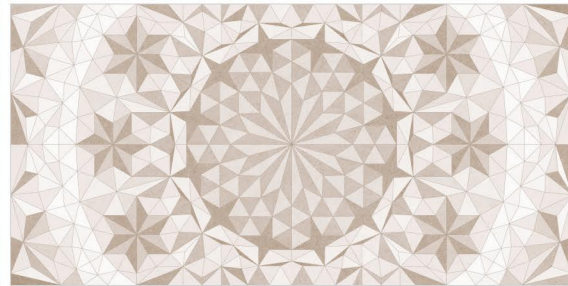

CA_LISBOA

DIGITAL
WALL TILES

SIZE
300x600mm

MATT SERIES

LIGHT

DECOR-A

CA-MACER

DARK