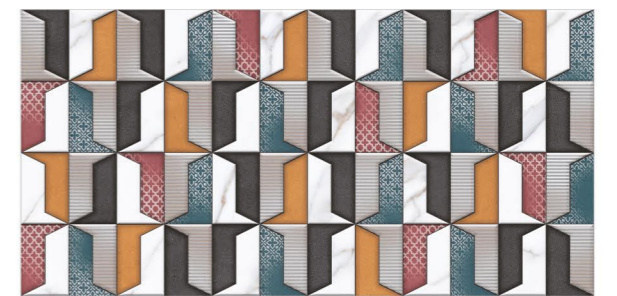

## BOLONI

Experience the mesmerising  
aura of tiles with bold character,  
as they create an ambiance that  
captivates the senses

WALL TILES  
**300X600MM**  
- MATT

BOLONI GRIS  
BOLONI GRIS HL A

## BUSSAI

Elevate your interiors to a whole new level with tiles that exude a commanding presence, captivating the eyes and igniting a sense

WALL TILES  
**300X600MM**  
- MATT

BUSSAI WHITE  
BUSSAI HL A