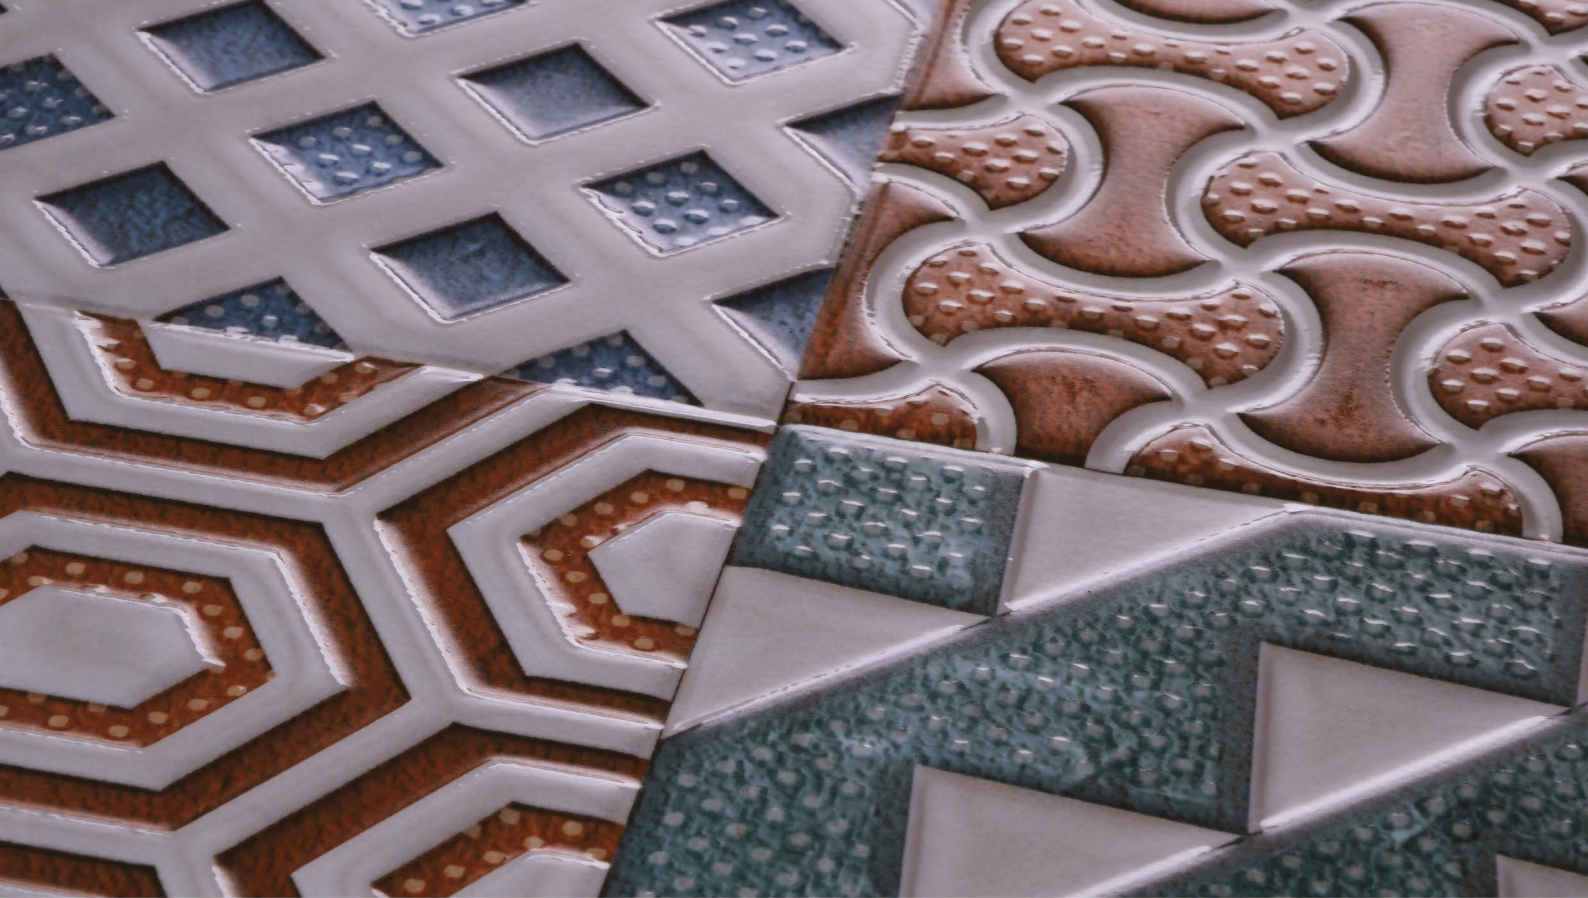

**VERICA**

Make a statement with tiles that demand attention and admiration, their striking aesthetics and bold design becoming the focal point of your space.

WALL TILES  
**300X600MM**  
- MATT

VERICA CREMA  
VERICA BROWN HL A  
VERICA BROWN