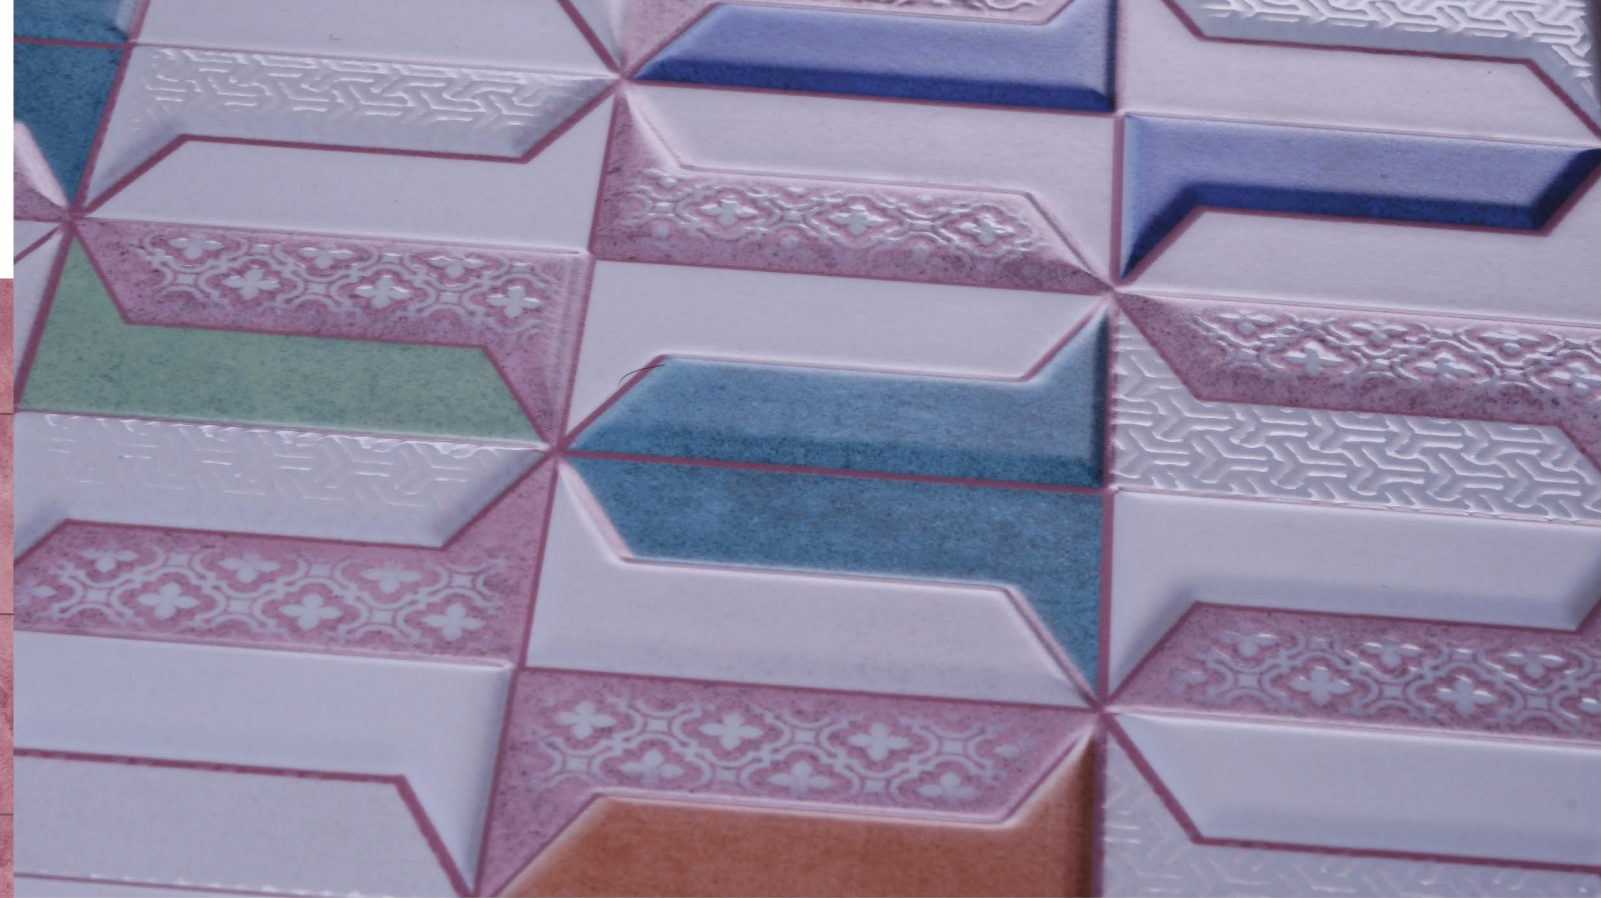

## LOSTA

Create a striking visual impact with tiles of prominent tone, their bold and distinctive colours enhancing your design scheme

WALL TILES  
**300X600MM**  
- MATT

LOSTA SKIN  
LOSTA ROSSO HL A  
LOSTA ROSSO