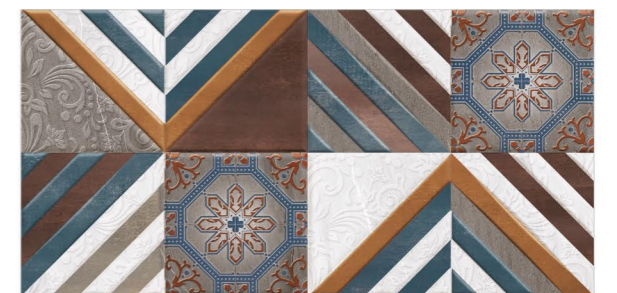

## SEPTON

Bring depth and intensity to your design with tiles of prominent tone, their rich and vibrant hues creating a visual depth

WALL TILES  
**300X600MM**  
- MATT

SEPTON BLANCO  
SEPTON GREY HL A  
SEPTON GREY

**VERICA**

Make a statement with tiles that demand attention and admiration, their striking aesthetics and bold design becoming the focal point of your space.

WALL TILES  
**300X600MM**  
- MATT

VERICA CREMA  
VERICA BROWN HL A  
VERICA BROWN

## ZEBA

Engage your senses with tiles that exude a prominent and dynamic personality, and alluring surfaces creating an immersive experience

WALL TILES  
**300X600MM**  
- MATT