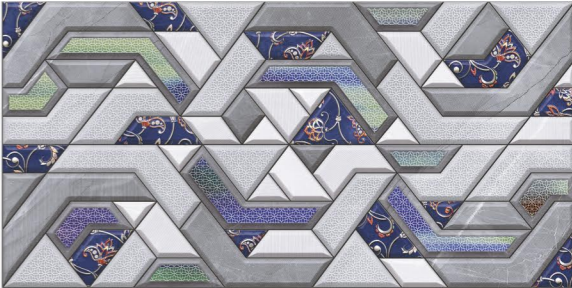

NOSTIC BLANCO
NOSTIC GREY HL A
NOSTIC GREY