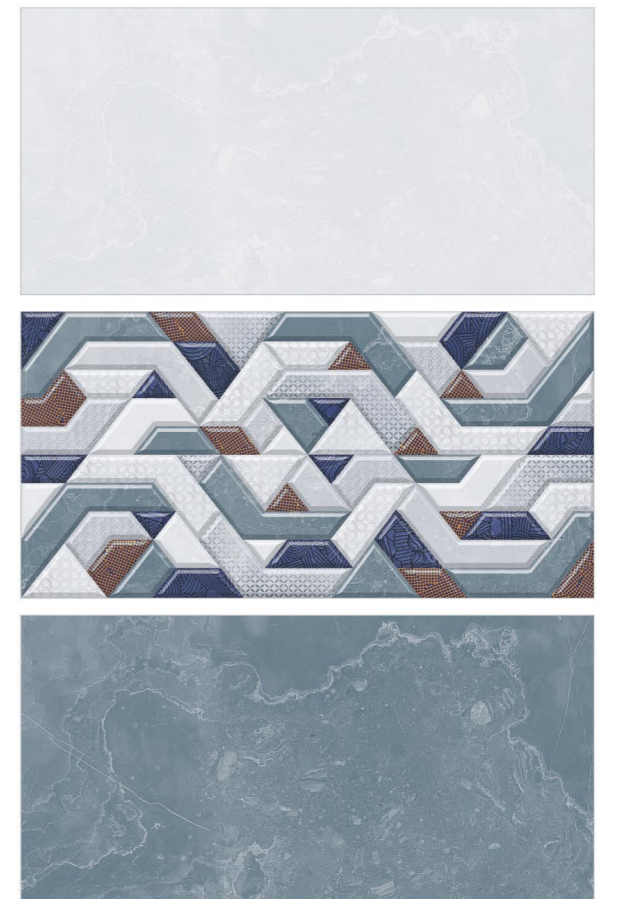

## ABADIA

Infuse your living spaces with the captivating presence of tiles that command attention and leave an indelible mark

WALL TILES  
**300X600MM**  
- MATT

CREATAS  
INTERNATIONAL

ABADIA BIANCO  
ABADIA AQUA HL A  
ABADIA AQUA