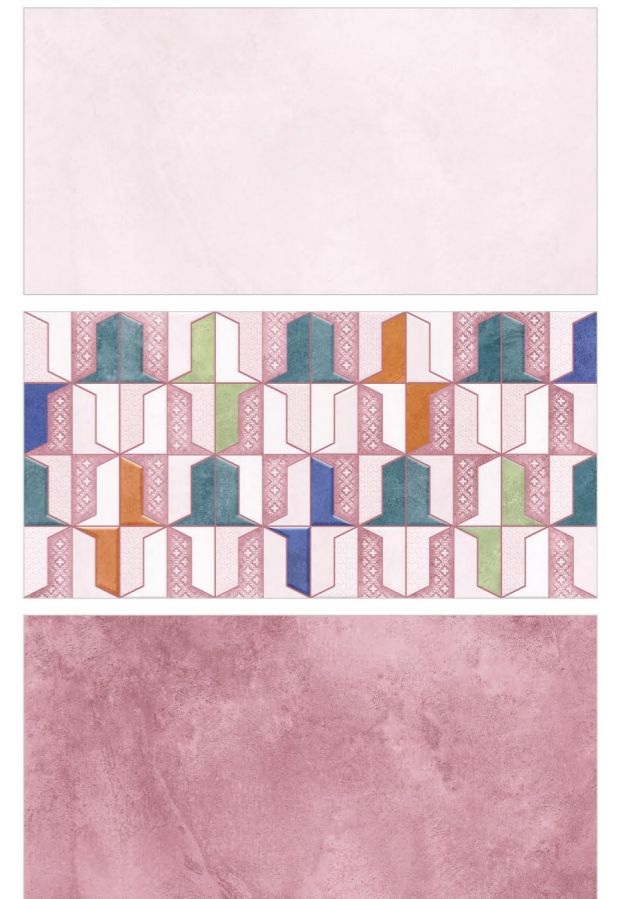

LOSTA SKIN
LOSTA ROSSO HL A
LOSTA ROSSO