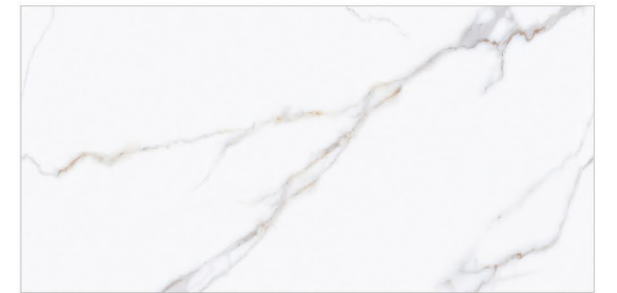

BUSSAI

Elevate your interiors to a whole new level with tiles that exude a commanding presence, captivating the eyes and igniting a sense

WALL TILES
300X600MM
- MATT