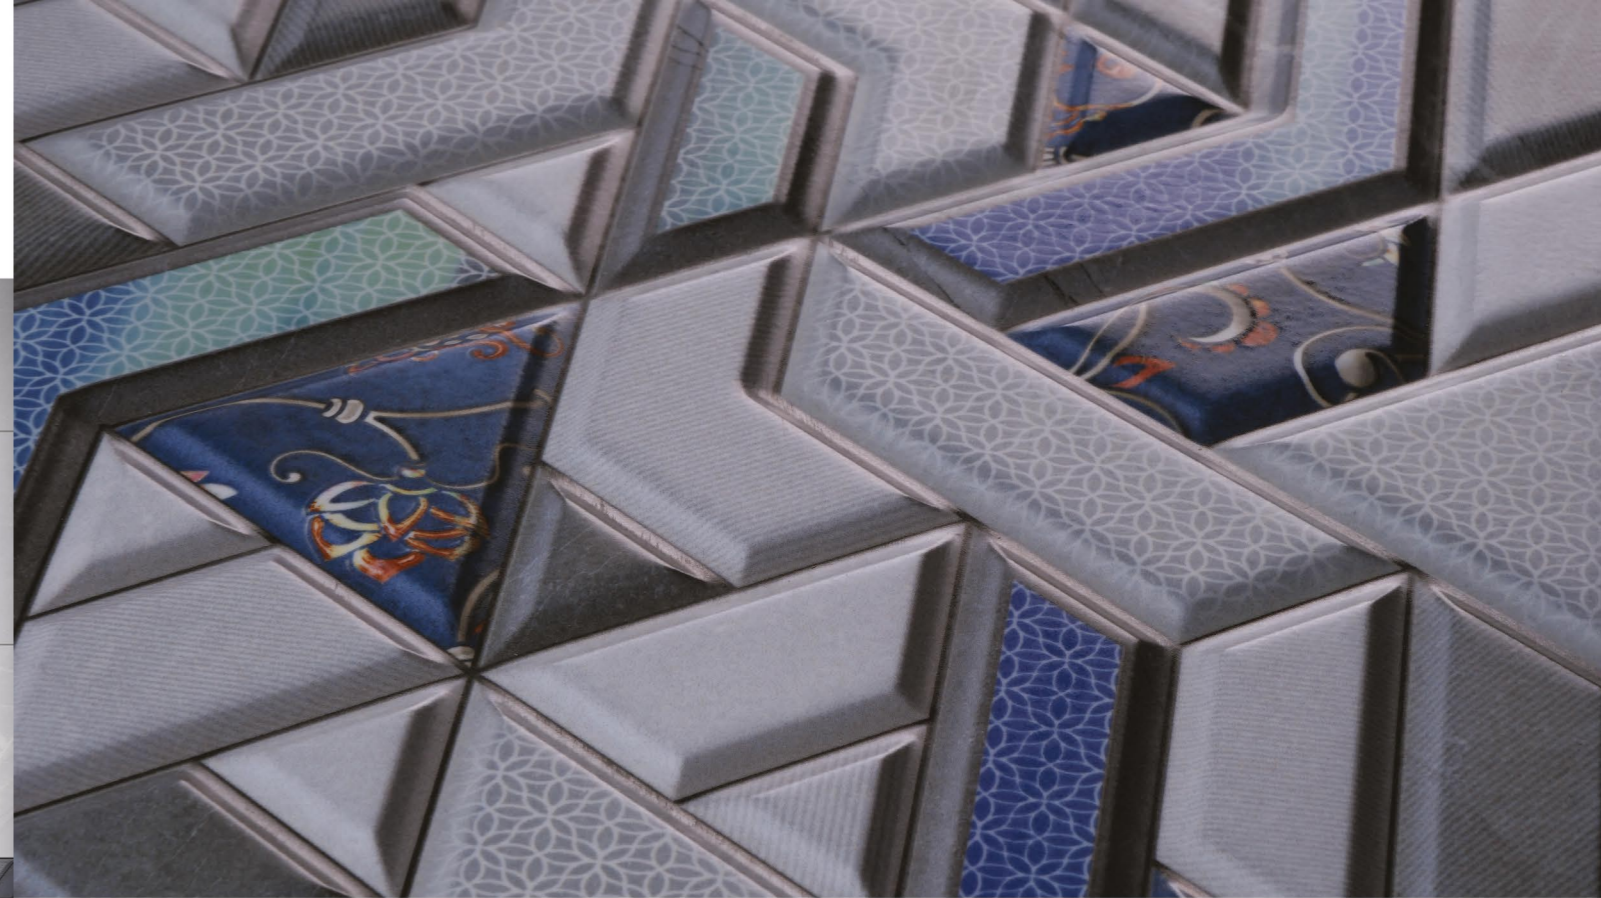

NOSTIC

Immerse your space in the resilient charm of tiles with bold personality, as their strong presence contribute to an charisma that captivates all who enter

WALL TILES
300X600MM
- MATT