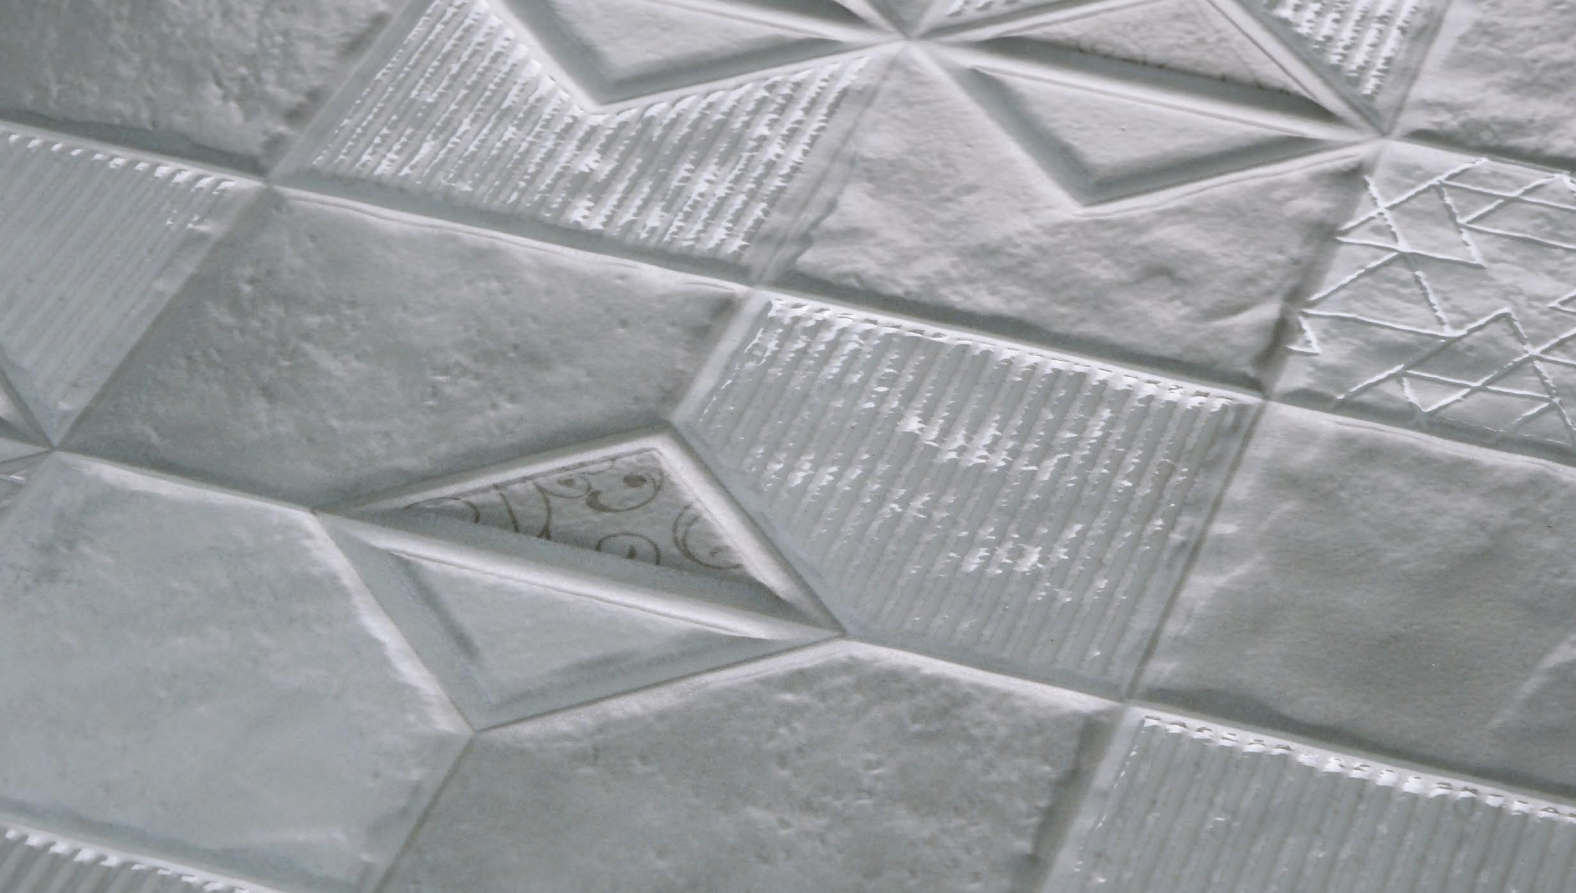

## ABADIA

Infuse your living spaces with the captivating presence of tiles that command attention and leave an indelible mark

WALL TILES  
**300X600MM**  
- MATT

CREATAS  
INTERNATIONAL

ABADIA BIANCO  
ABADIA AQUA HL A  
ABADIA AQUA

## DORMA

Make a lasting impression with tiles that embody robustness, their strong and resilient nature becoming a defining feature of your interiors.

WALL TILES  
**300X600MM**  
- MATT