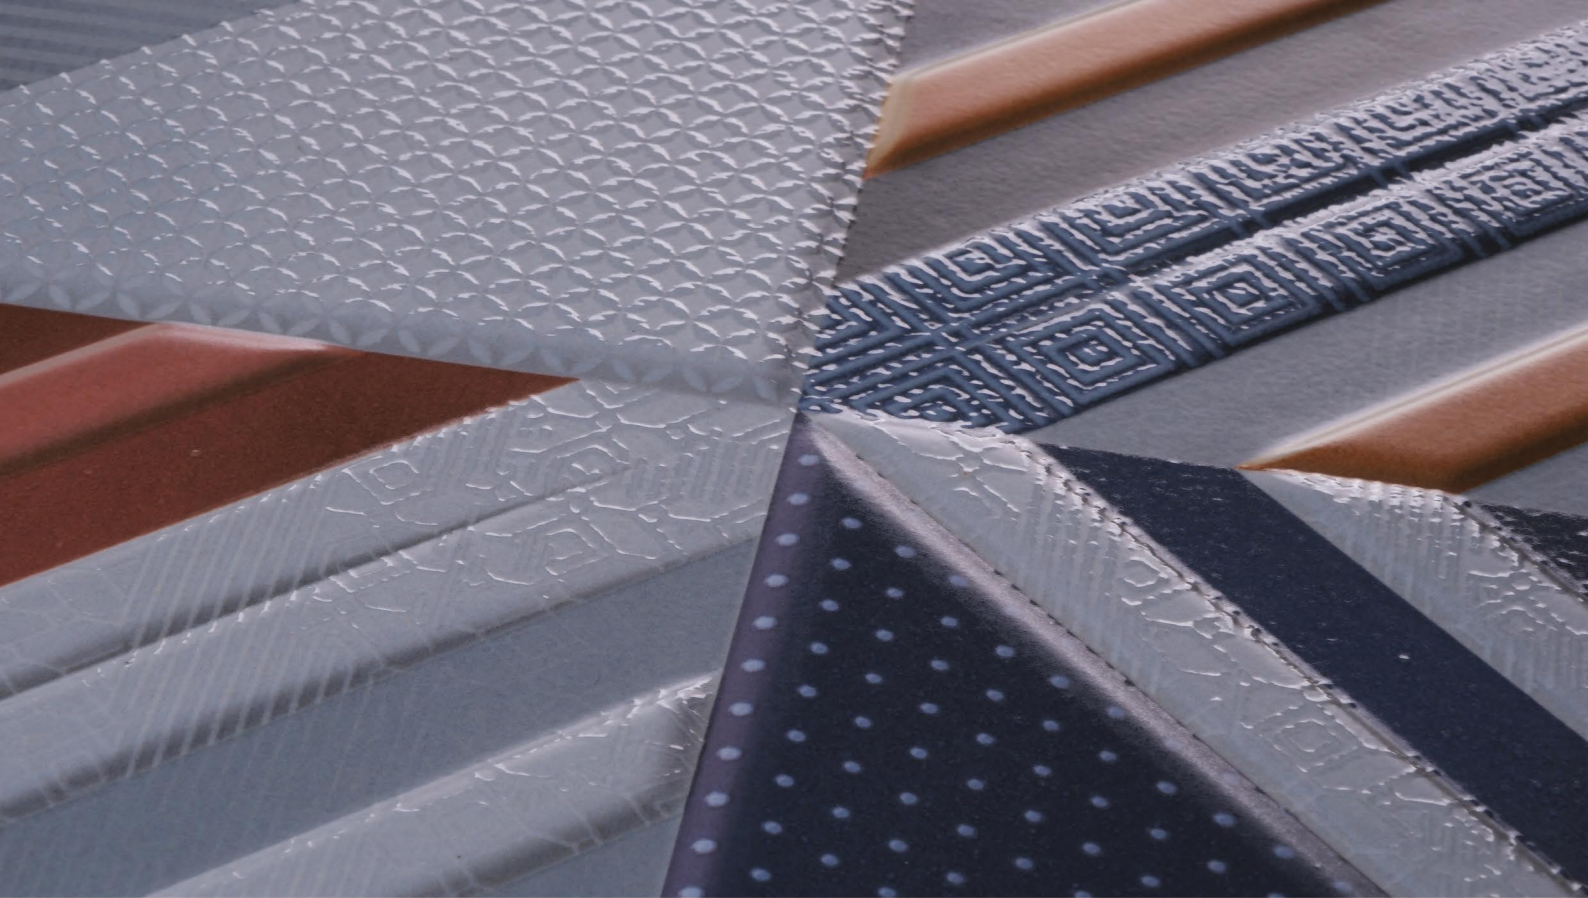

## LOSTA

Create a striking visual impact with tiles of prominent tone, their bold and distinctive colours enhancing your design scheme

WALL TILES  
**300X600MM**  
- MATT

LOSTA SKIN  
LOSTA ROSSO HL A  
LOSTA ROSSO