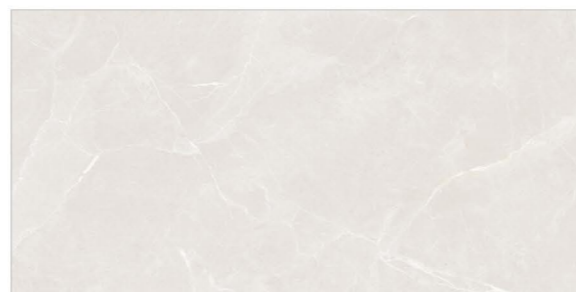

## SOBEL

Witness the majestic presence of tiles that embody strength and grandeur, elevating your interiors to a realm of regal beauty

WALL TILES  
**300X600MM**  
- MATT

**CREATAS**  
INTERNATIONAL

SOBEL BLANCO  
SOBEL GREY HL A  
SOBEL GREY

**VERICA**

Make a statement with tiles that demand attention and admiration, their striking aesthetics and bold design becoming the focal point of your space.

WALL TILES  
**300X600MM**  
- MATT

VERICA CREMA  
VERICA BROWN HL A  
VERICA BROWN