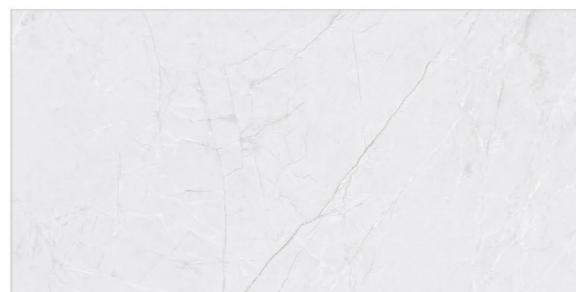

## SEPTON

Bring depth and intensity to your design with tiles of prominent tone, their rich and vibrant hues creating a visual depth

WALL TILES  
**300X600MM**  
- MATT

SEPTON BLANCO  
SEPTON GREY HL A  
SEPTON GREY