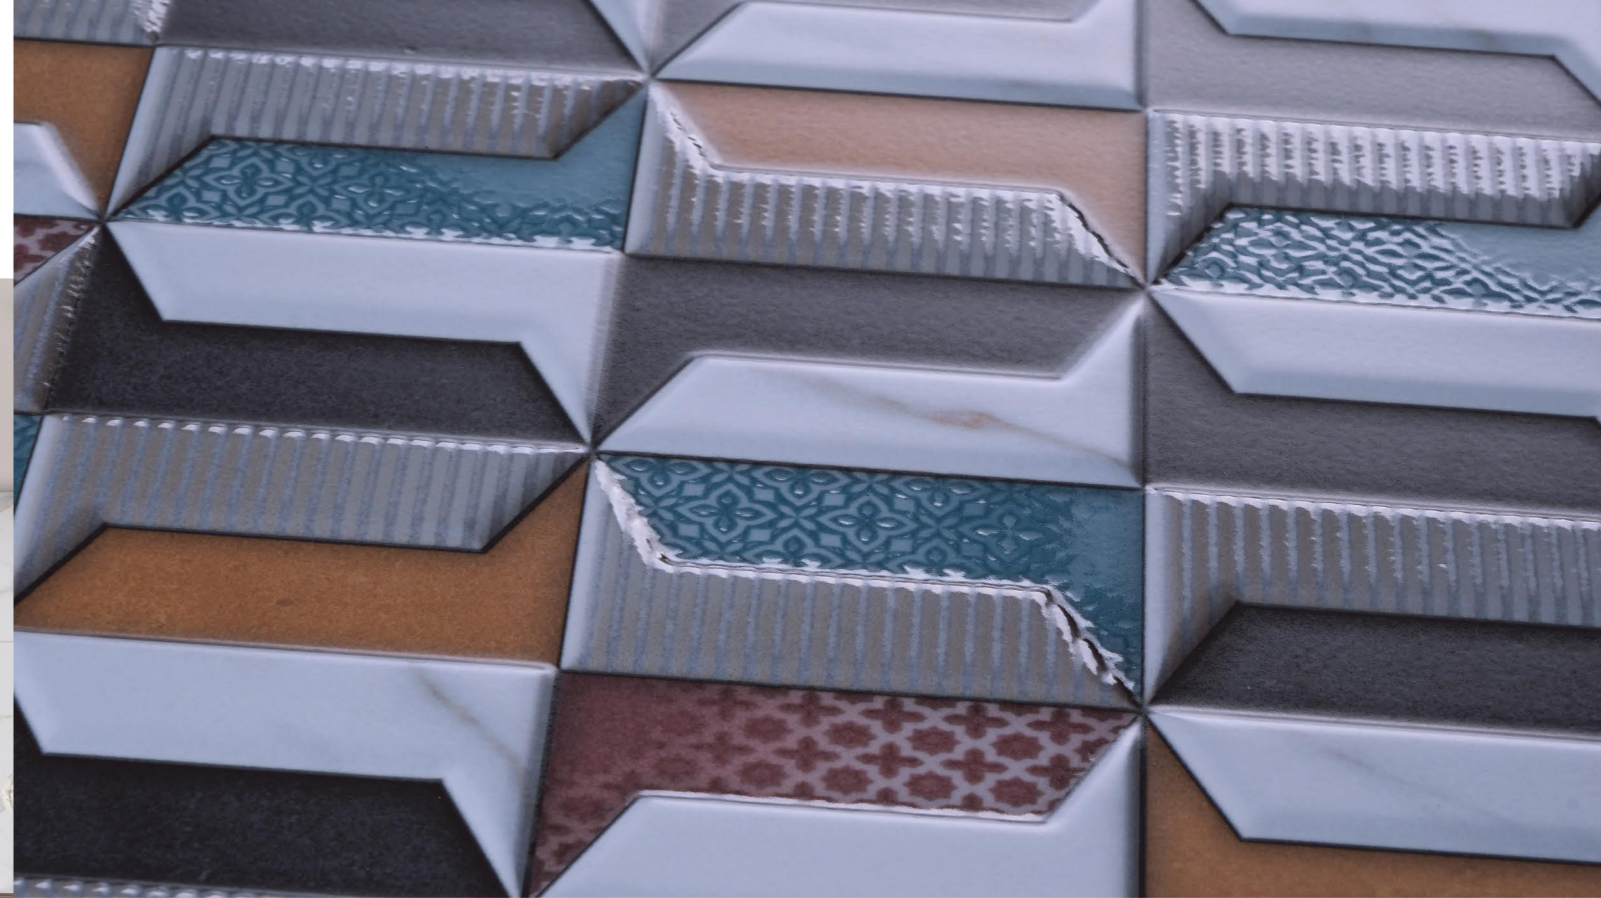

BUSSAI

Elevate your interiors to a whole new level with tiles that exude a commanding presence, captivating the eyes and igniting a sense

WALL TILES
300X600MM
- MATT