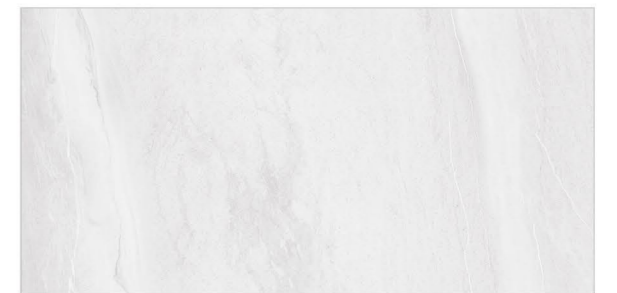

## SOBEL

Witness the majestic presence of tiles that embody strength and grandeur, elevating your interiors to a realm of regal beauty

WALL TILES  
**300X600MM**  
- MATT

**CREATAS**  
INTERNATIONAL

SOBEL BLANCO  
SOBEL GREY HL A  
SOBEL GREY

**VERICA**

Make a statement with tiles that demand attention and admiration, their striking aesthetics and bold design becoming the focal point of your space.

WALL TILES  
**300X600MM**  
- MATT

VERICA CREMA  
VERICA BROWN HL A  
VERICA BROWN

## ZEBA

Engage your senses with tiles that exude a prominent and dynamic personality, and alluring surfaces creating an immersive experience

WALL TILES  
**300X600MM**  
- MATT