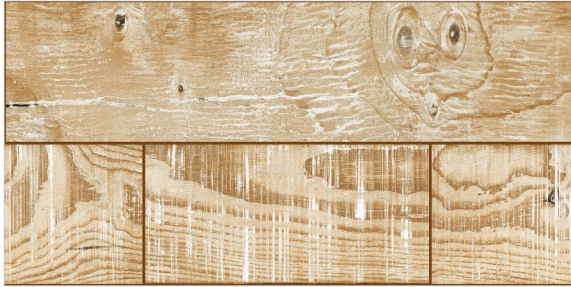

NORTH WOOD

SURFACES  
**GLOSSY**

Size Range —  
**300X600MM**  
DIGITAL WALL TILES

 Extra Shine Effect

 New Soft Touch Effect

 Shine Effect

 Natural Effect

 Textured Effect